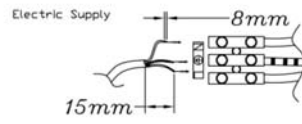

Line drawing of the item

Item number:09101/02/XX

Installation drawing

09100/01

09101/01

09101/02

Technical details

materials used:	aluminium	
color:	Aluminium,WHITE,black	
dimmable and how is the fixture dimmable:		
size:	Height:	95mm
	Length:	165mm
	Width:	82.5mm
	Net Weight:	600g
power requirements:	220-240V~50Hz	
bulb type and maximum Wattage:	2x GU10 W/O BULB	
number of bulbs:		
IP degree:	IP20	