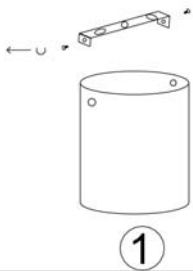

Line drawing of the item

Item number:09101/02/XX

Installation drawing

09100/01

09101/01

09101/02

Technical details

materials used:	aluminium	
color:	Aluminium,WHITE,black	
dimmable and how is the fixture dimmable:		
size:	Height:	95mm
	Length:	165mm
	Width:	82.5mm
	Net Weight:	600g
power requirements:	220-240V~50Hz	
bulb type and maximum Wattage:	2x GU10 W/O BULB	
number of bulbs:		
IP degree:	IP20	