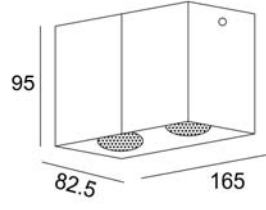

Line drawing of the item

Item number:09101/02/XX

Installation drawing

09100/01

09101/01

09101/02

Technical details

materials used:	aluminium	
color:	Aluminium,WHITE,black	
dimmable and how is the fixture dimmable:		
size:	Height:	95mm
	Length:	165mm
	Width:	82.5mm
	Net Weight:	600g
power requirements:	220-240V~50Hz	
bulb type and maximum Wattage:	2x GU10 W/O BULB	
number of bulbs:		
IP degree:	IP20	