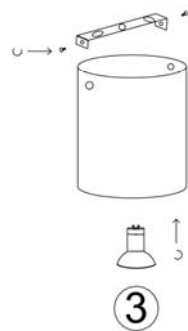

Line drawing of the item

Item number:09101/02/XX

Installation drawing

09100/01

09101/01

09101/02

Technical details

materials used:	aluminium	
color:	Aluminium,WHITE,black	
dimmable and how is the fixture dimmable:		
size:	Height:	95mm
	Length:	165mm
	Width:	82.5mm
	Net Weight:	600g
power requirements:	220-240V~50Hz	
bulb type and maximum Wattage:	2x GU10 W/O BULB	
number of bulbs:		
IP degree:	IP20	