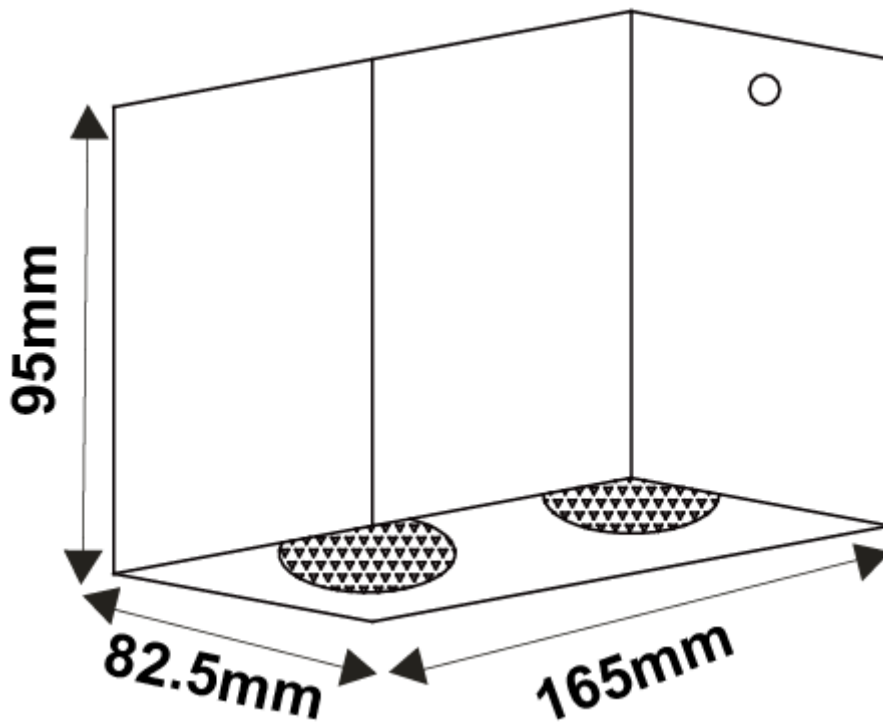

Line drawing of the item

Item number:09101/02/XX

Installation drawing

09100/01

09101/01

09101/02

Technical details

materials used:	aluminium	
color:	Aluminium,WHITE,black	
dimmable and how is the fixture dimmable:		
size:	Height:	95mm
	Length:	165mm
	Width:	82.5mm
	Net Weight:	600g
power requirements:	220-240V~50Hz	
bulb type and maximum Wattage:	2x GU10 W/O BULB	
number of bulbs:		
IP degree:	IP20	