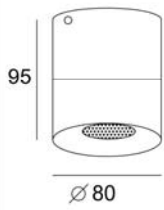

Line drawing of the item

Item number:09101/02/XX

Installation drawing

09100/01

09101/01

09101/02

Technical details

materials used:	aluminium	
color:	Aluminium,WHITE,black	
dimmable and how is the fixture dimmable:		
size:	Height:	95mm
	Length:	165mm
	Width:	82.5mm
	Net Weight:	600g
power requirements:	220-240V~50Hz	
bulb type and maximum Wattage:	2x GU10 W/O BULB	
number of bulbs:		
IP degree:	IP20	