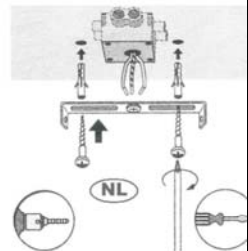

Line drawing of the item

Item number:09101/02/XX

Installation drawing

09100/01

09101/01

09101/02

Technical details

materials used:	aluminium	
color:	Aluminium,WHITE,black	
dimmable and how is the fixture dimmable:		
size:	Height:	95mm
	Length:	165mm
	Width:	82.5mm
	Net Weight:	600g
power requirements:	220-240V~50Hz	
bulb type and maximum Wattage:	2x GU10 W/O BULB	
number of bulbs:		
IP degree:	IP20	