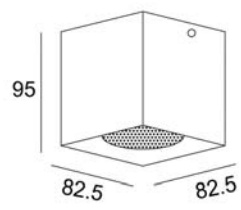

Line drawing of the item

Item number:09101/02/XX

Installation drawing

09100/01

09101/01

09101/02

Technical details

materials used:	aluminium	
color:	Aluminium,WHITE,black	
dimmable and how is the fixture dimmable:		
size:	Height:	95mm
	Length:	165mm
	Width:	82.5mm
	Net Weight:	600g
power requirements:	220-240V~50Hz	
bulb type and maximum Wattage:	2x GU10 W/O BULB	
number of bulbs:		
IP degree:	IP20	