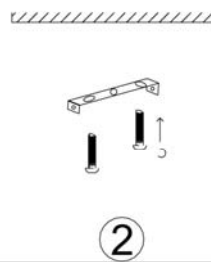

Line drawing of the item

Item number:09101/02/XX

Installation drawing

09100/01

09101/01

09101/02

Technical details

materials used:	aluminium	
color:	Aluminium,WHITE,black	
dimmable and how is the fixture dimmable:		
size:	Height:	95mm
	Length:	165mm
	Width:	82.5mm
	Net Weight:	600g
power requirements:	220-240V~50Hz	
bulb type and maximum Wattage:	2x GU10 W/O BULB	
number of bulbs:		
IP degree:	IP20	